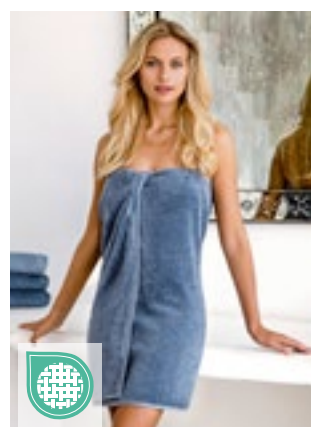

NEW
COLOUR

XF309B | 116054 **Vienna Style Supersoft Bath Sheet**

100% bavlna
100 x 150 cm
615 g/m²

APRICOT	BLACKBERRY	CAMEL
CHAMOIS	CITRO	DARKBROWN
DEEP WATER	DEEPBLUE	EVERGREEN
FIESTA	HIBISCUS	LAGOON
LIGHT AZURE	LIGHT GREY	MAROON
PEPPLESTONE	PETROL	RUBY
SLATE GREY	SOFT GREEN	TERRA
TIBET	WHITE	

Klasický design s čistým pruhovaným okrajem | Hedvábně měkké a vysoce savé díky nízkému kroucení příže | Poutko ve středu na kratší straně | Lze prát do 60 °C | Pastelové: Apricot, Atlantic, Chamois, Citro, Light Azure, Light Grey, Light Peach, Pebble Stone, Plum, Shell, Smoke Blue, Soft Green, Tibet, Violet | Intenzivní: Dark Brown, DeepBlue, Evergreen, Fiesta, Lagoon, Maroon, Rouge, Ruby, Slate Grey