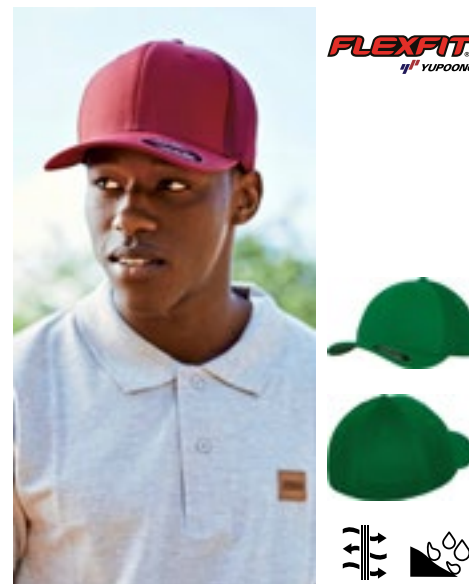

FX6533 | 6533 **Flexfit Tactel Mesh Cap**

44% polyester / 42% polyamid / 7% bavlna / 7% elastan
S/M, L/XL

FLEXFIT

BLACK	GREEN	NAVY
PURPLE	RED	ROYAL
WHITE		

Prodyšný a lehký | Odolnost proti větru a vodě | Odolné | Boční a zadní díly z prodyšné síťoviny