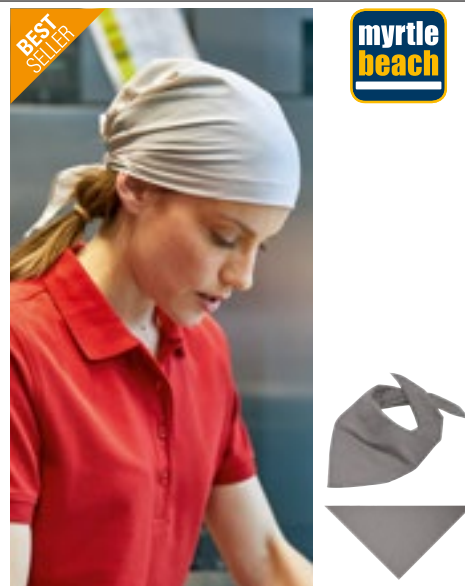

MB6524 | MB6524 **Triangular Scarf**

97% polyester / 3% bavlna
85 x 40 cm
85 g/m²

Myrtle beach

BLACK	DARK GREEN	DARK GREY
GOLD	KHAKI	LIGHT GREY
LIME GREEN	NAVY	OLIVE
ORANGE	PETROL	PINK
PURPLE	RED	ROYAL
SUN YELLOW	TURQUOISE	WHITE

Multifunkční trojúhelníkový šátek | Velikost: cca. 85 x 40 cm