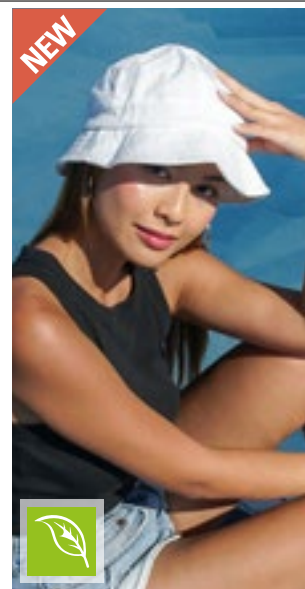

NEW

FLEXFIT
YUPOONG

FX5003OC | 5003OC **Organic Cotton Bucket Hat**

98% bavlna / 2% elastan

One Size

269 g/m²

FLEXFIT

BLACK NAVY WHITE

Šikmá široká krempa ozdobená křížovými švy | Organická bavlna