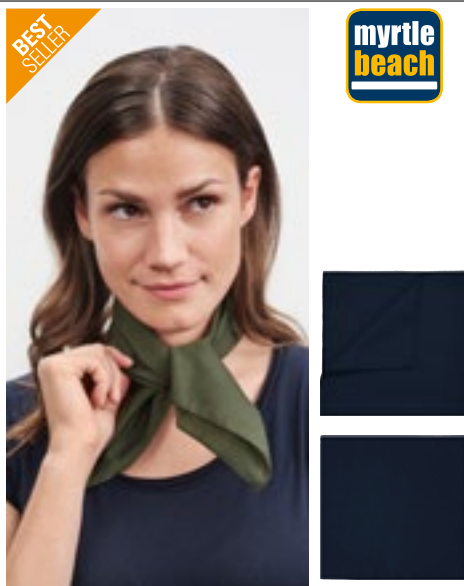

MB040 | MB040 **Bandana**

97% polyester / 3% bavlna
cca 50 x 50 cm
85 g/m²

Myrtle beach

BLACK	DARK GREEN	DARK GREY
GOLD	KHAKI	LIGHT GREY
LIME GREEN	NAVY	OLIVE
ORANGE	PETROL	PINK
PURPLE	RED	ROYAL
SUN YELLOW	TURQUOISE	WHITE

Multifunkční šátek