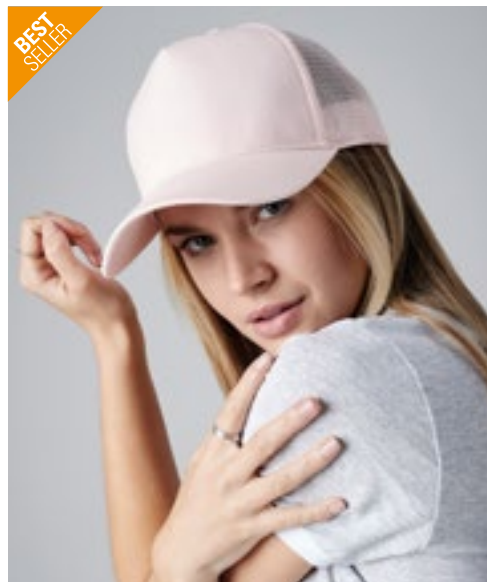

CB640 | B640 **Snapback Trucker**

přední panel & štítek: 100% bavlna, síťovina: 100% polyester
One Size

Beechfield

BLACK/BLACK	BLACK/CLASSIC RED	BLACK/FUCHSIA
BLACK/LIGHT GREY	BLACK/LIME GREEN	BLACK/ORANGE
BLACK/SURF BLUE	BLACK/WHITE	BLACK/YELLOW
BOTTLE GREEN/BOTTLE GREEN	BRIGHT ROYAL/BRIGHT ROYAL	BRIGHT ROYAL/WHITE
BURGUNDY/LIGHT GREY	CHOCOLATE/CARAMEL	CLASSIC RED/CLASSIC RED
CLASSIC RED/WHITE	FRENCH NAVY/FRENCH NAVY	FRENCH NAVY/WHITE
GRAPHITE GREY/GRAPHITE GREY	LIGHT GREY/LIGHT GREY	OLIVE GREEN/BLACK
PASTEL PINK/PASTEL PINK	PURE GREEN/WHITE	WHITE/WHITE

Nastavovač velikosti snapback v retro stylu | 5panelová | Předohnutý kšilt | Barvy s bílou = bílá přední část, barevný kšilt + síťka